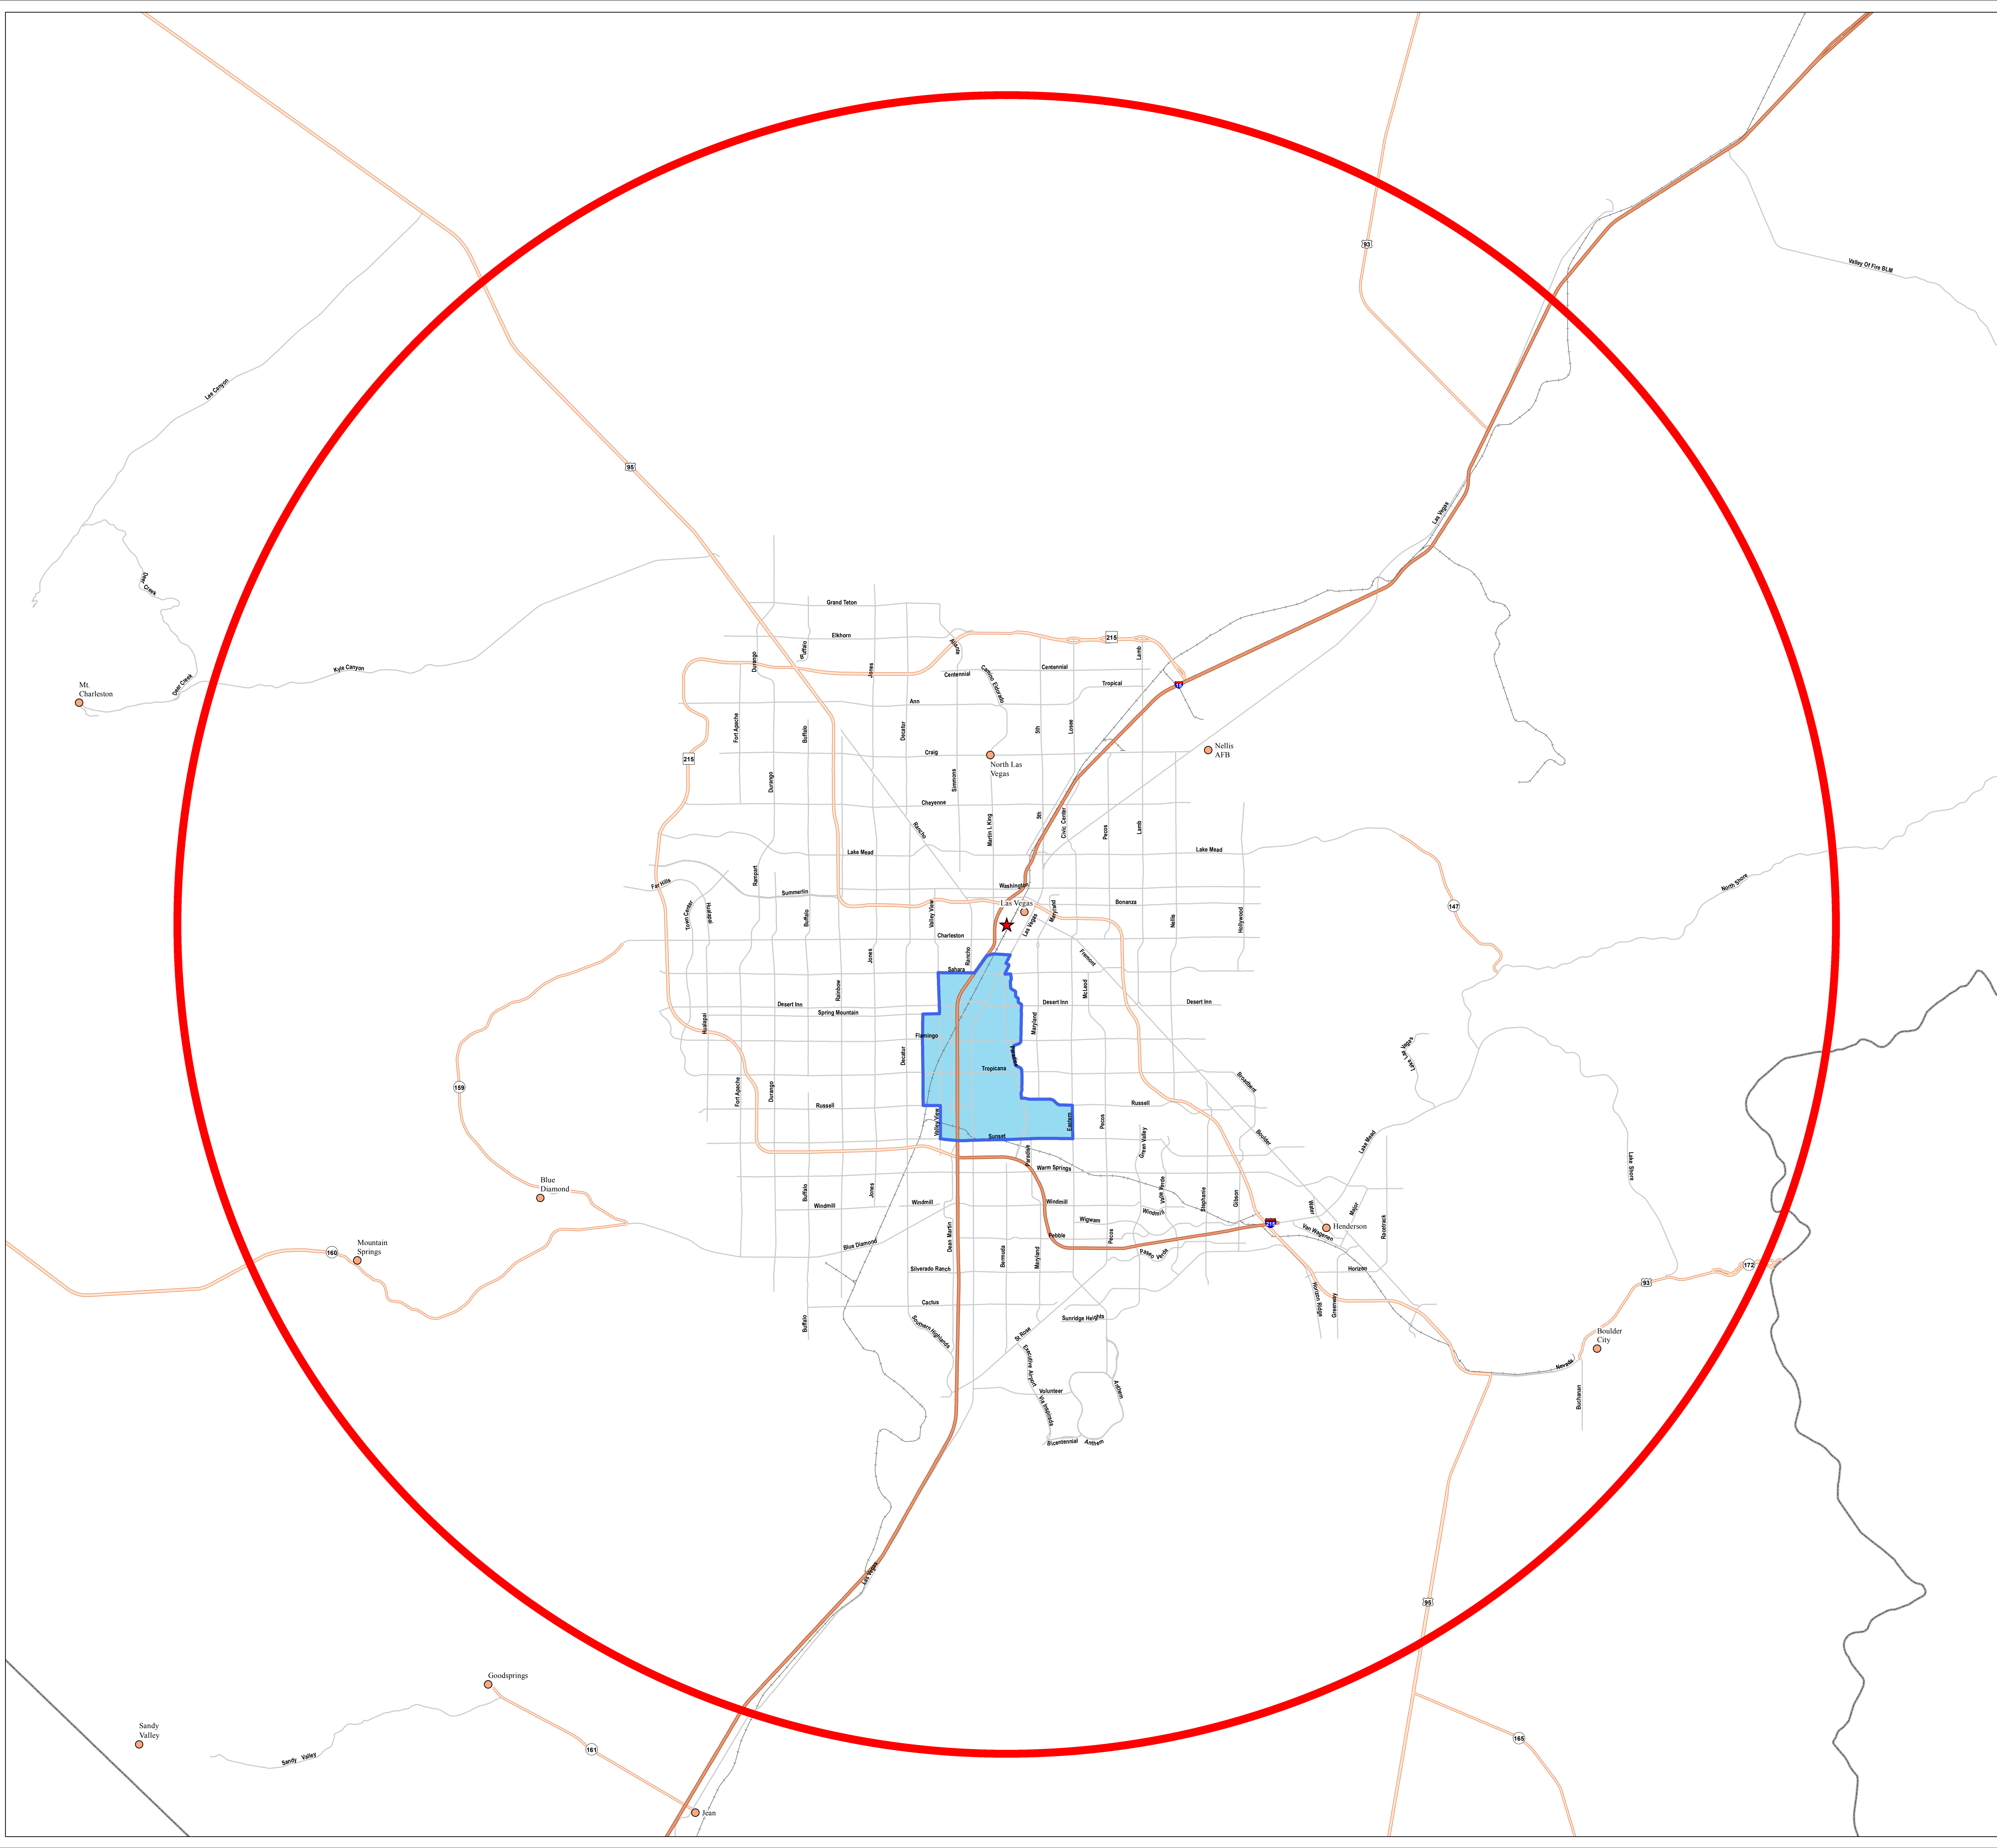

Stadium District

25 Mile Radius from Clark County Commission Chambers (Clark County Government Center)
Clark County, Nevada

GEOGRAPHIC
INFORMATION
SYSTEMS

Legend

- ★ Clark County Commission Chambers
- Stadium District
- Primary Gaming Corridor
- Populated Places

Streets

- Interstate
- Major Highway
- Major Street
- Railroad
- County Boundary

Date: 10/25/2016

This information is for display purposes only. No liability is assumed as to the accuracy of the data delineated herein.